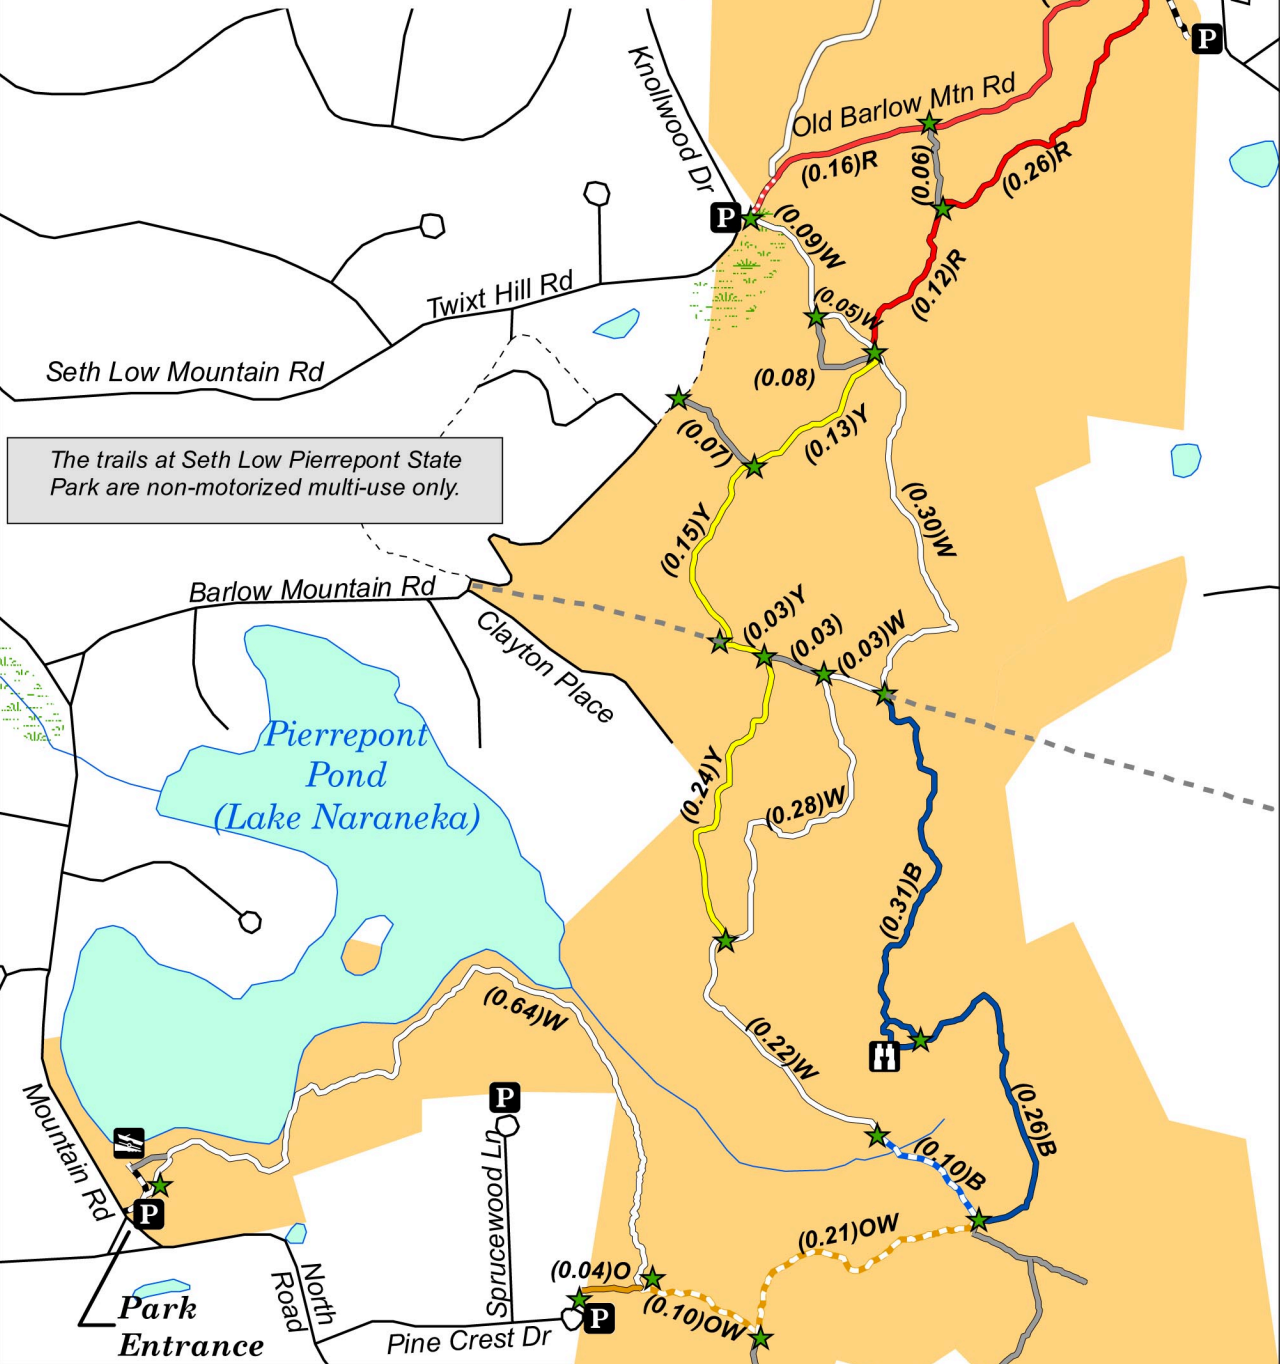

Seth Low Pierrepont State Park

Ridgefield, Connecticut

The boundaries of State-owned properties as shown on this map are approximate.

The trails at Seth Low Pierrepont State Park are non-motorized multi-use only.

Trails	Explanation
Blue - B	--- Phone Line
Blue/White - BW	--- Park Road
No Blaze	Car Top/Carry In
Orange - O	Boat Launch
Orange/White - OW	Parking (Limited)
Red - R	Scenic View
White - W	
Yellow - Y	
Seth Low Pierrepont State Park	

Trail distances between marks (★) are in miles.

Map Date - October 29, 2010