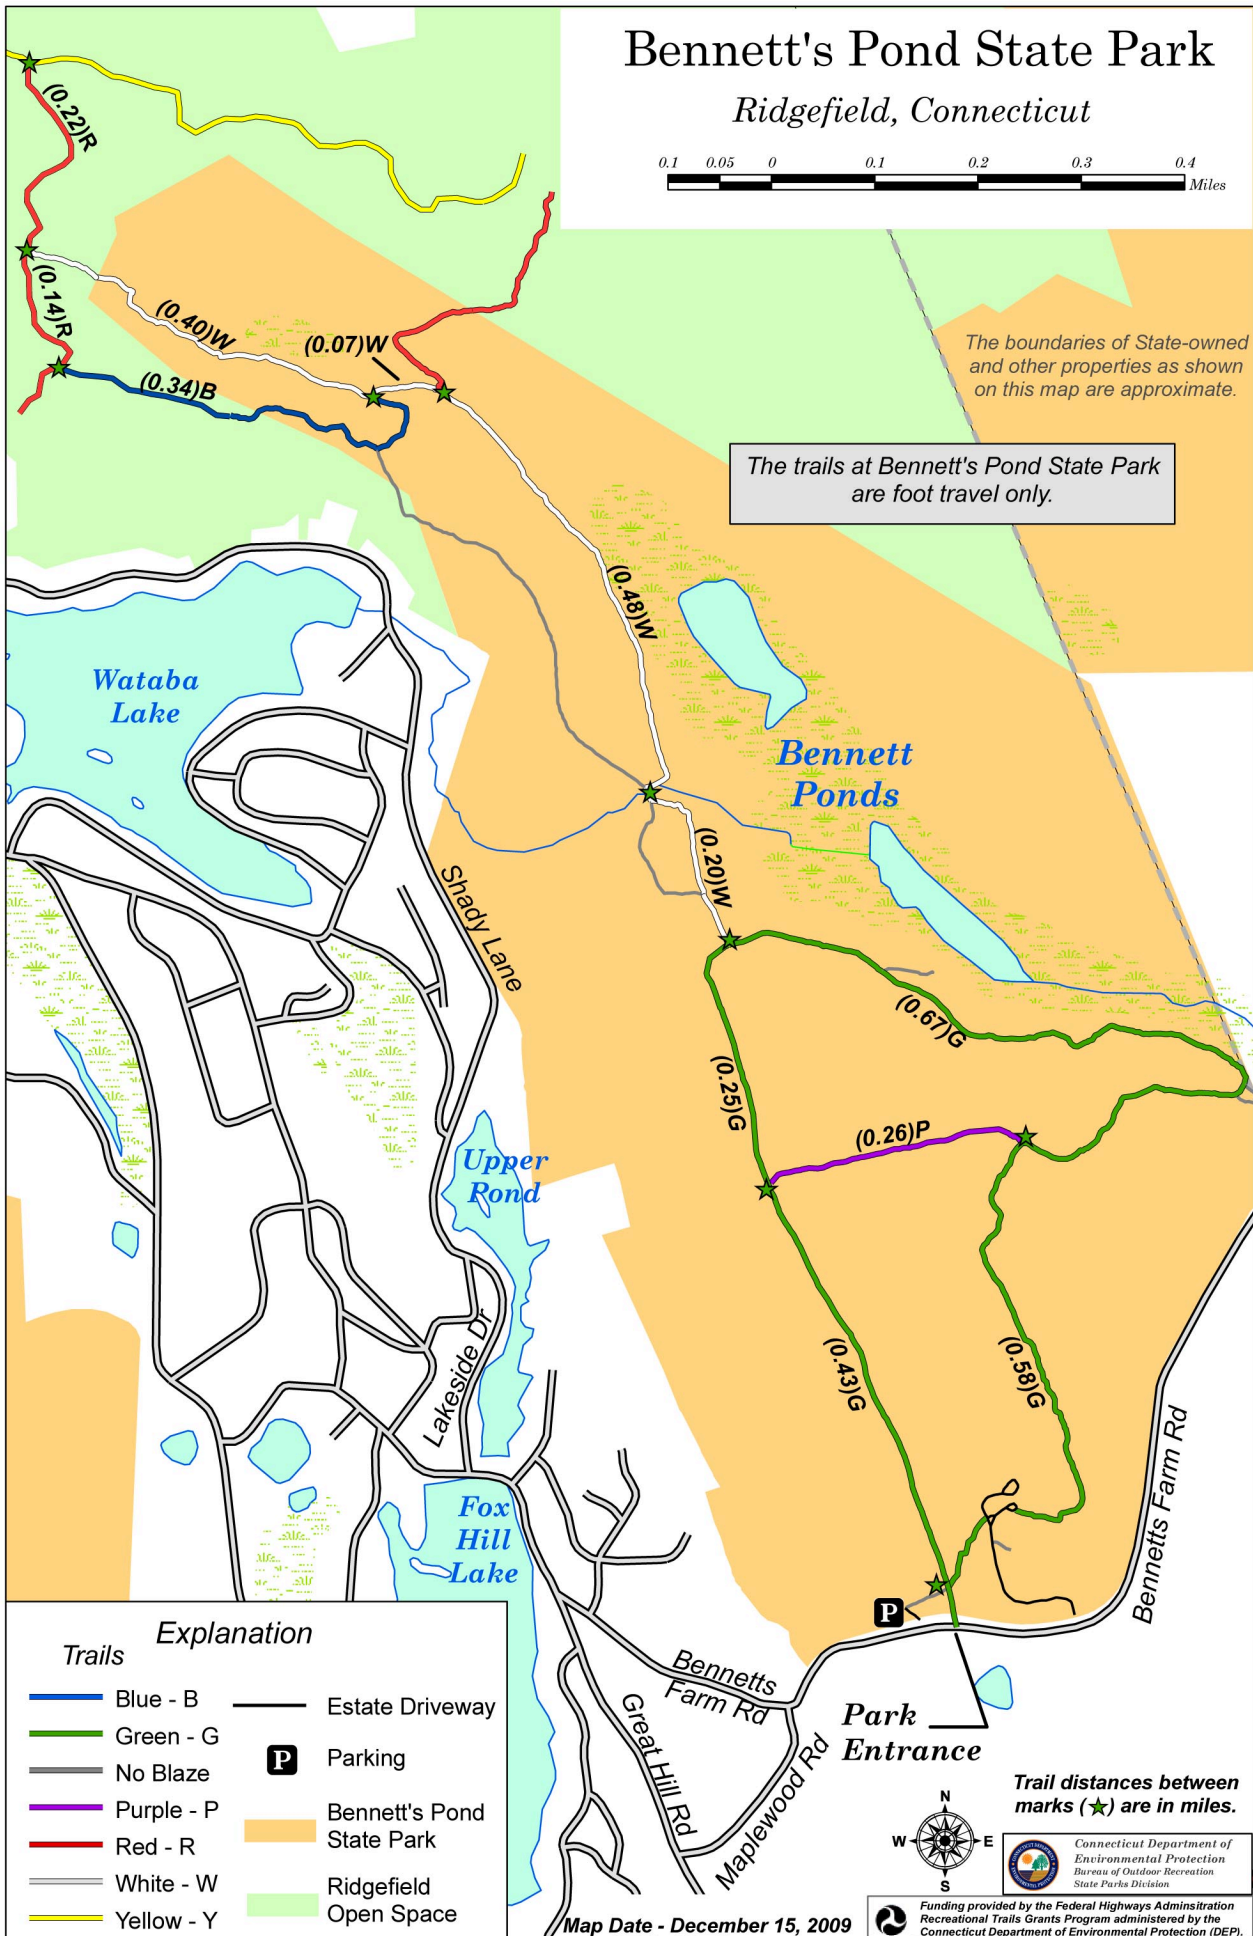

Bennett's Pond State Park

Ridgefield, Connecticut

The boundaries of State-owned and other properties as shown on this map are approximate.

The trails at Bennett's Pond State Park are foot travel only.

Trails		Explanation	
	Blue - B		Estate Driveway
	Green - G		Parking
	No Blaze		Bennett's Pond State Park
	Purple - P		Ridgefield Open Space
	Red - R		
	White - W		
	Yellow - Y		

Trail distances between marks (★) are in miles.

Map Date - December 15, 2009